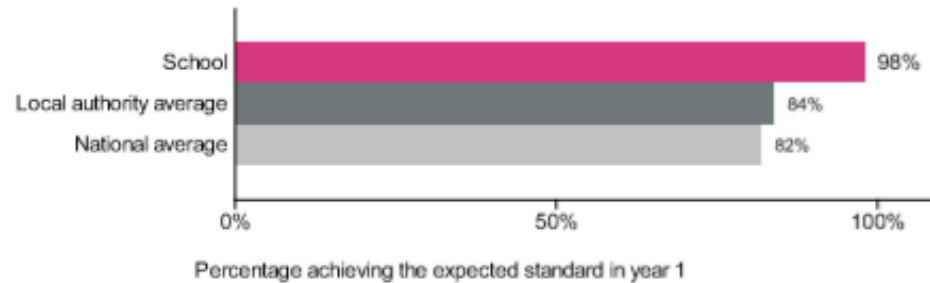

Number of pupils = 60

Percentage achieving greater depth in maths

Number of pupils = 60

Phonics screening check- Year 1

Percentage achieving the expected standard in phonics

Number of pupils = 59

Phonics average score