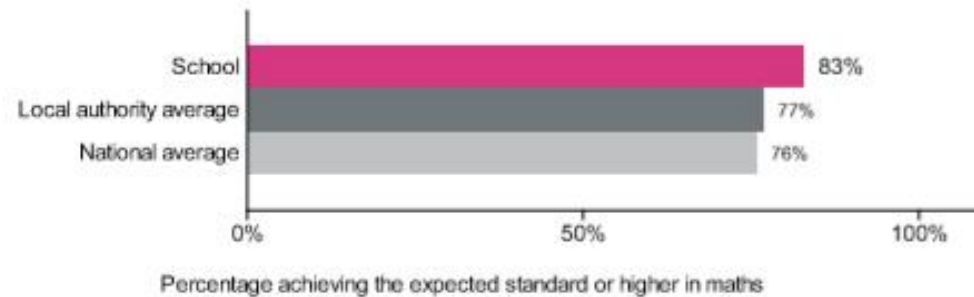

Key Stage One- Writing

Percentage achieving the expected standard or higher in writing

Number of pupils = 60

Percentage achieving greater depth in writing

Number of pupils = 60

Key Stage One- Maths

Percentage achieving the expected standard or higher in maths

Number of pupils = 60

Percentage achieving greater depth in maths

Number of pupils = 60

Phonics screening check- Year 1

Percentage achieving the expected standard in phonics

Number of pupils = 59

Phonics average score