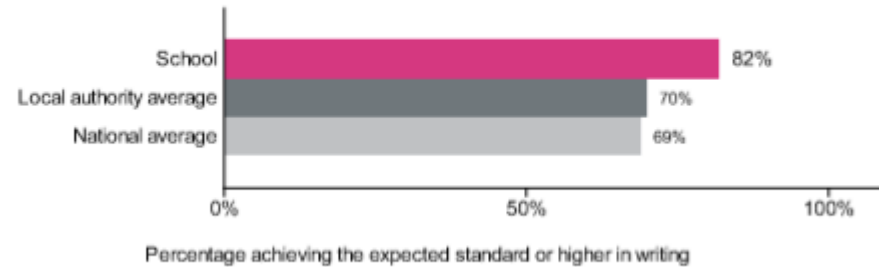

Ark Priory Primary Academy

Data 2018/2019

Key Stage One- Reading

Percentage achieving the expected standard or higher in reading

Number of pupils = 60

Percentage achieving greater depth in reading

Number of pupils = 60

Key Stage One- Writing

Percentage achieving the expected standard or higher in writing

Number of pupils = 60

Percentage achieving greater depth in writing

Number of pupils = 60

Key Stage One- Maths

Percentage achieving the expected standard or higher in maths