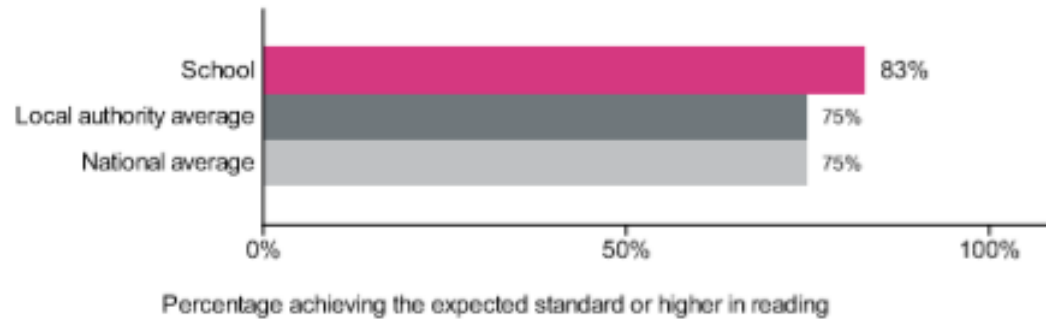

Ark Priory Primary Academy

Data 2018/2019

Key Stage One- Reading

Percentage achieving the expected standard or higher in reading

Number of pupils = 60

Percentage achieving greater depth in reading

Number of pupils = 60

Key Stage One- Writing

Percentage achieving the expected standard or higher in writing

Number of pupils = 60

Percentage achieving greater depth in writing

Number of pupils = 60

Key Stage One- Maths

Percentage achieving the expected standard or higher in maths