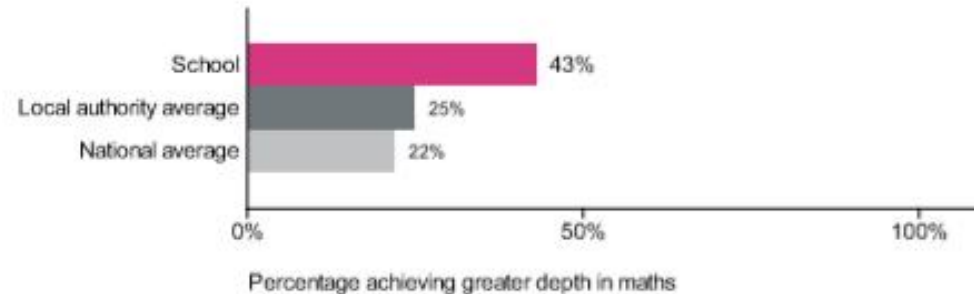

Key Stage One- Writing

Percentage achieving the expected standard or higher in writing

Number of pupils = 60

Percentage achieving greater depth in writing

Number of pupils = 60

Key Stage One- Maths

Percentage achieving the expected standard or higher in maths

Number of pupils = 60

Percentage achieving greater depth in maths

Number of pupils = 60

Phonics screening check- Year 1

Percentage achieving the expected standard in phonics

Number of pupils = 59

Phonics average score