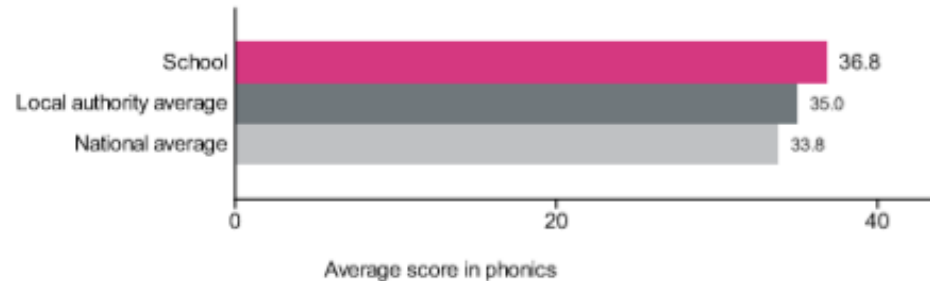

Phonics average score

Number of pupils = 59