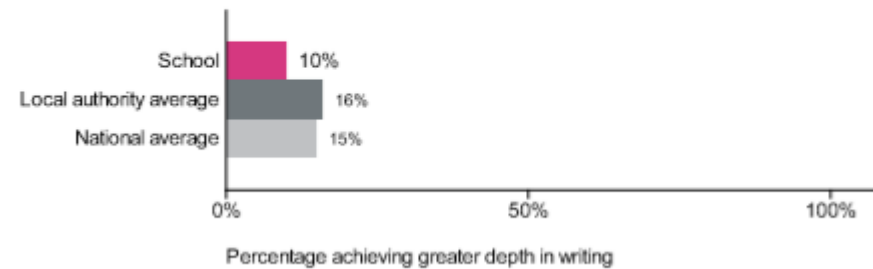

Key Stage One- Writing

Percentage achieving the expected standard or higher in writing

Number of pupils = 60

Percentage achieving greater depth in writing

Number of pupils = 60

Key Stage One- Maths

Percentage achieving the expected standard or higher in maths

Number of pupils = 60

Percentage achieving greater depth in maths

Number of pupils = 60

Phonics screening check- Year 1

Percentage achieving the expected standard in phonics

Number of pupils = 59

Phonics average score